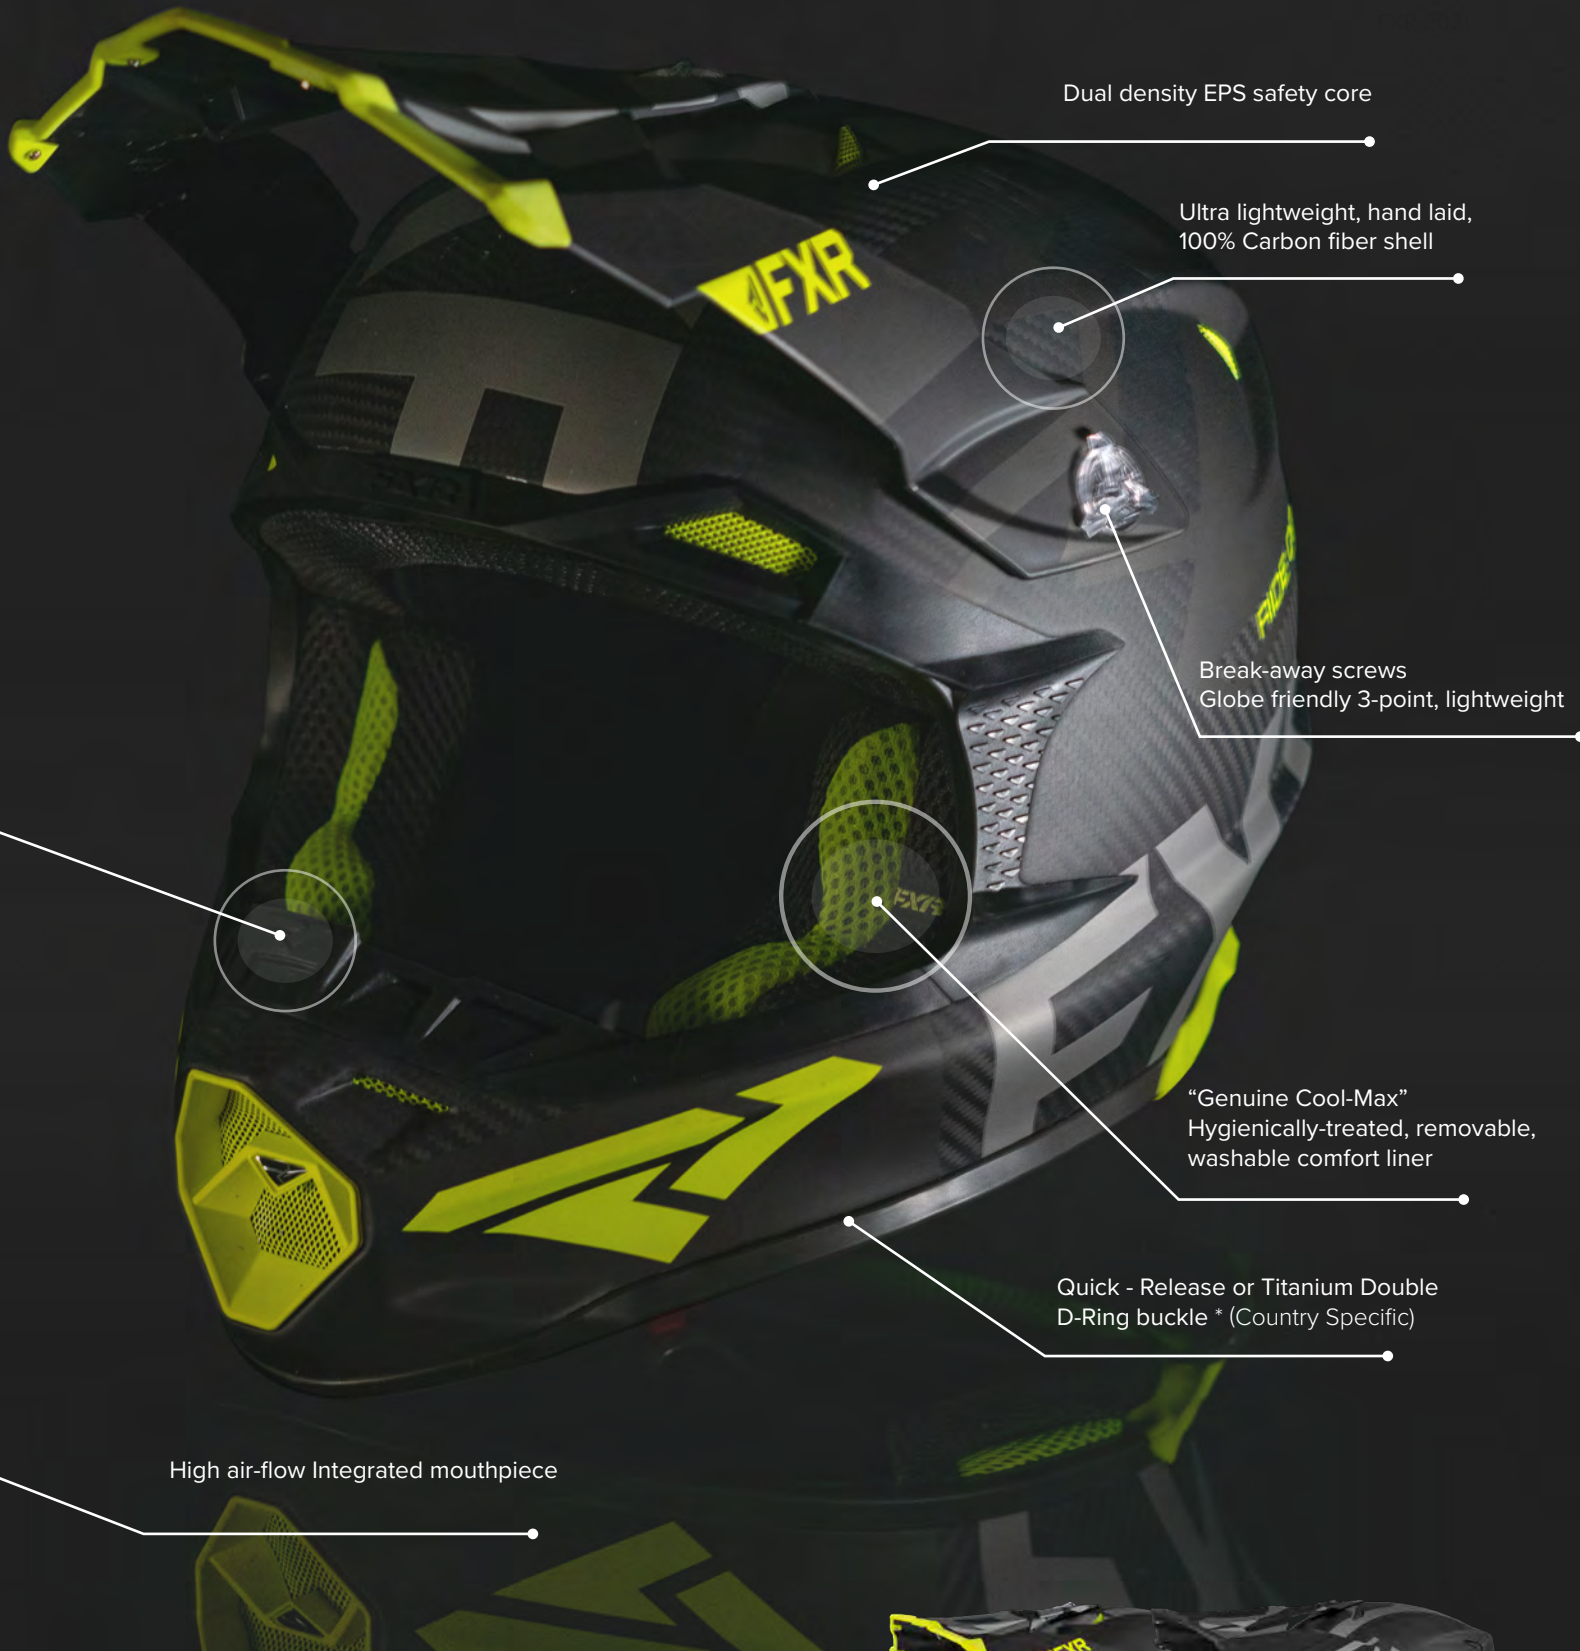

GLOVES

LIFESTYLE

LAYERWEAR &
ACCESSORIES

DOT ECE

3 shell sizes for optimum fit, comfort and safety up to 5XL (colourway specific)

Extended rubber nose frost & roost guard

Rear diffuser tuned to better transfers impact load to compatible neck braces

BLADE 2.0 CARBON

HELMETS

Dual density EPS safety core

Ultra lightweight, hand laid, 100% Carbon fiber shell

Break-away screws
Globe friendly 3-point, lightweight

"Genuine Cool-Max"
Hygienically-treated, removable, washable comfort liner