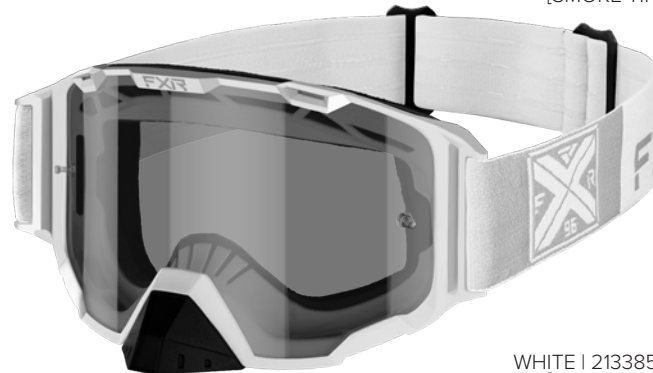

WHITE | 213385-0110-
[SMOKE TINT]