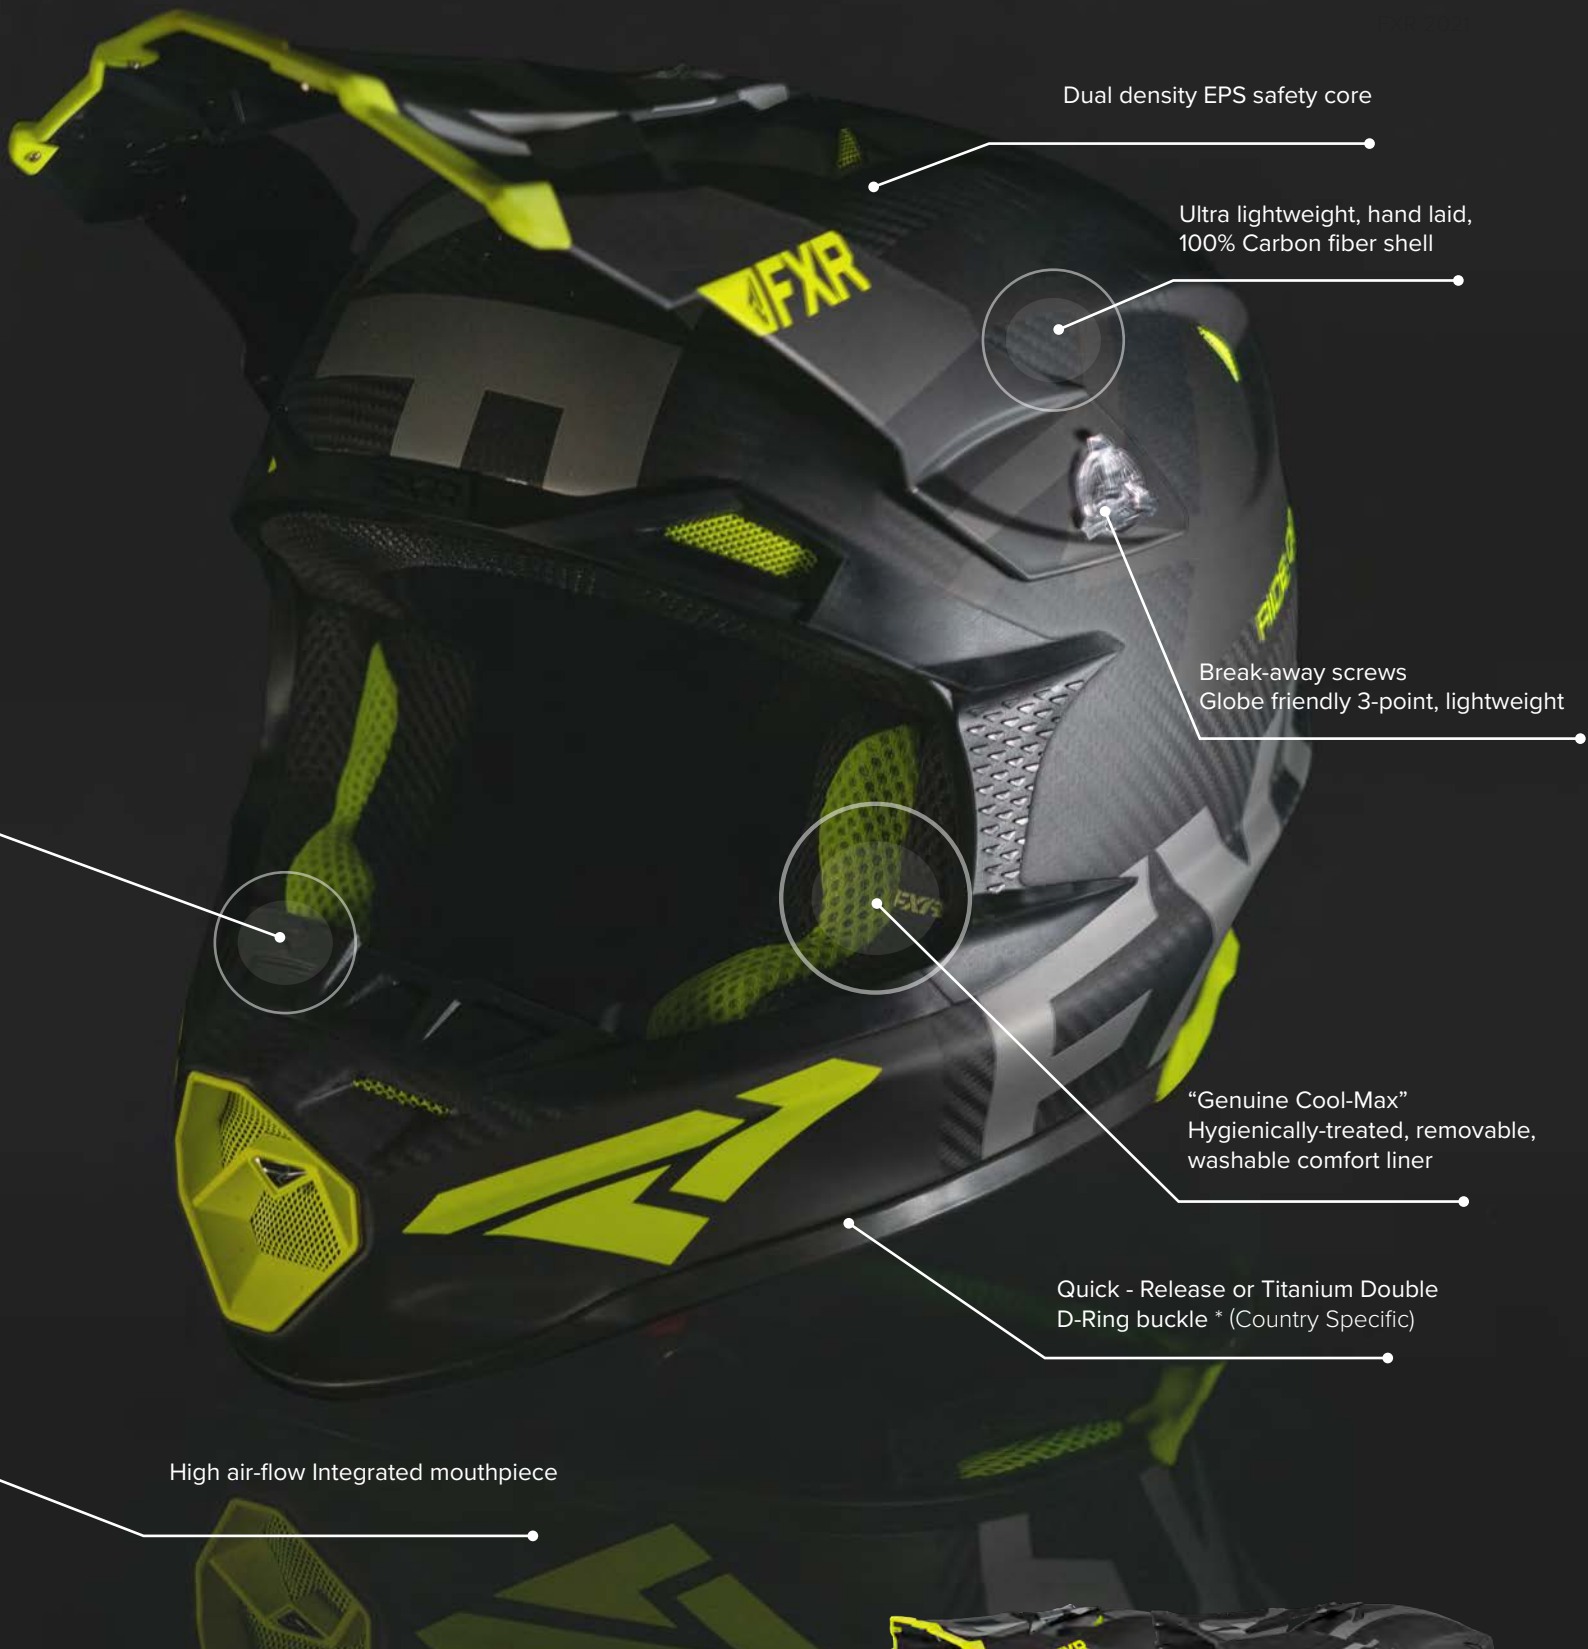

GLOVES

LIFESTYLE

LAYERWEAR &
ACCESSORIES

DOT ECE

3 shell sizes for optimum fit, comfort and safety up to 5XL (colourway specific)

Extended rubber nose frost & roost guard

Rear diffuser tuned to better transfers impact load to compatible neck braces

BLADE 2.0 CARBON

HELMETS

Dual density EPS safety core

Ultra lightweight, hand laid,
100% Carbon fiber shell

Break-away screws
Globe friendly 3-point, lightweight

“Genuine Cool-Max”
Hygienically-treated, removable,
washable comfort liner