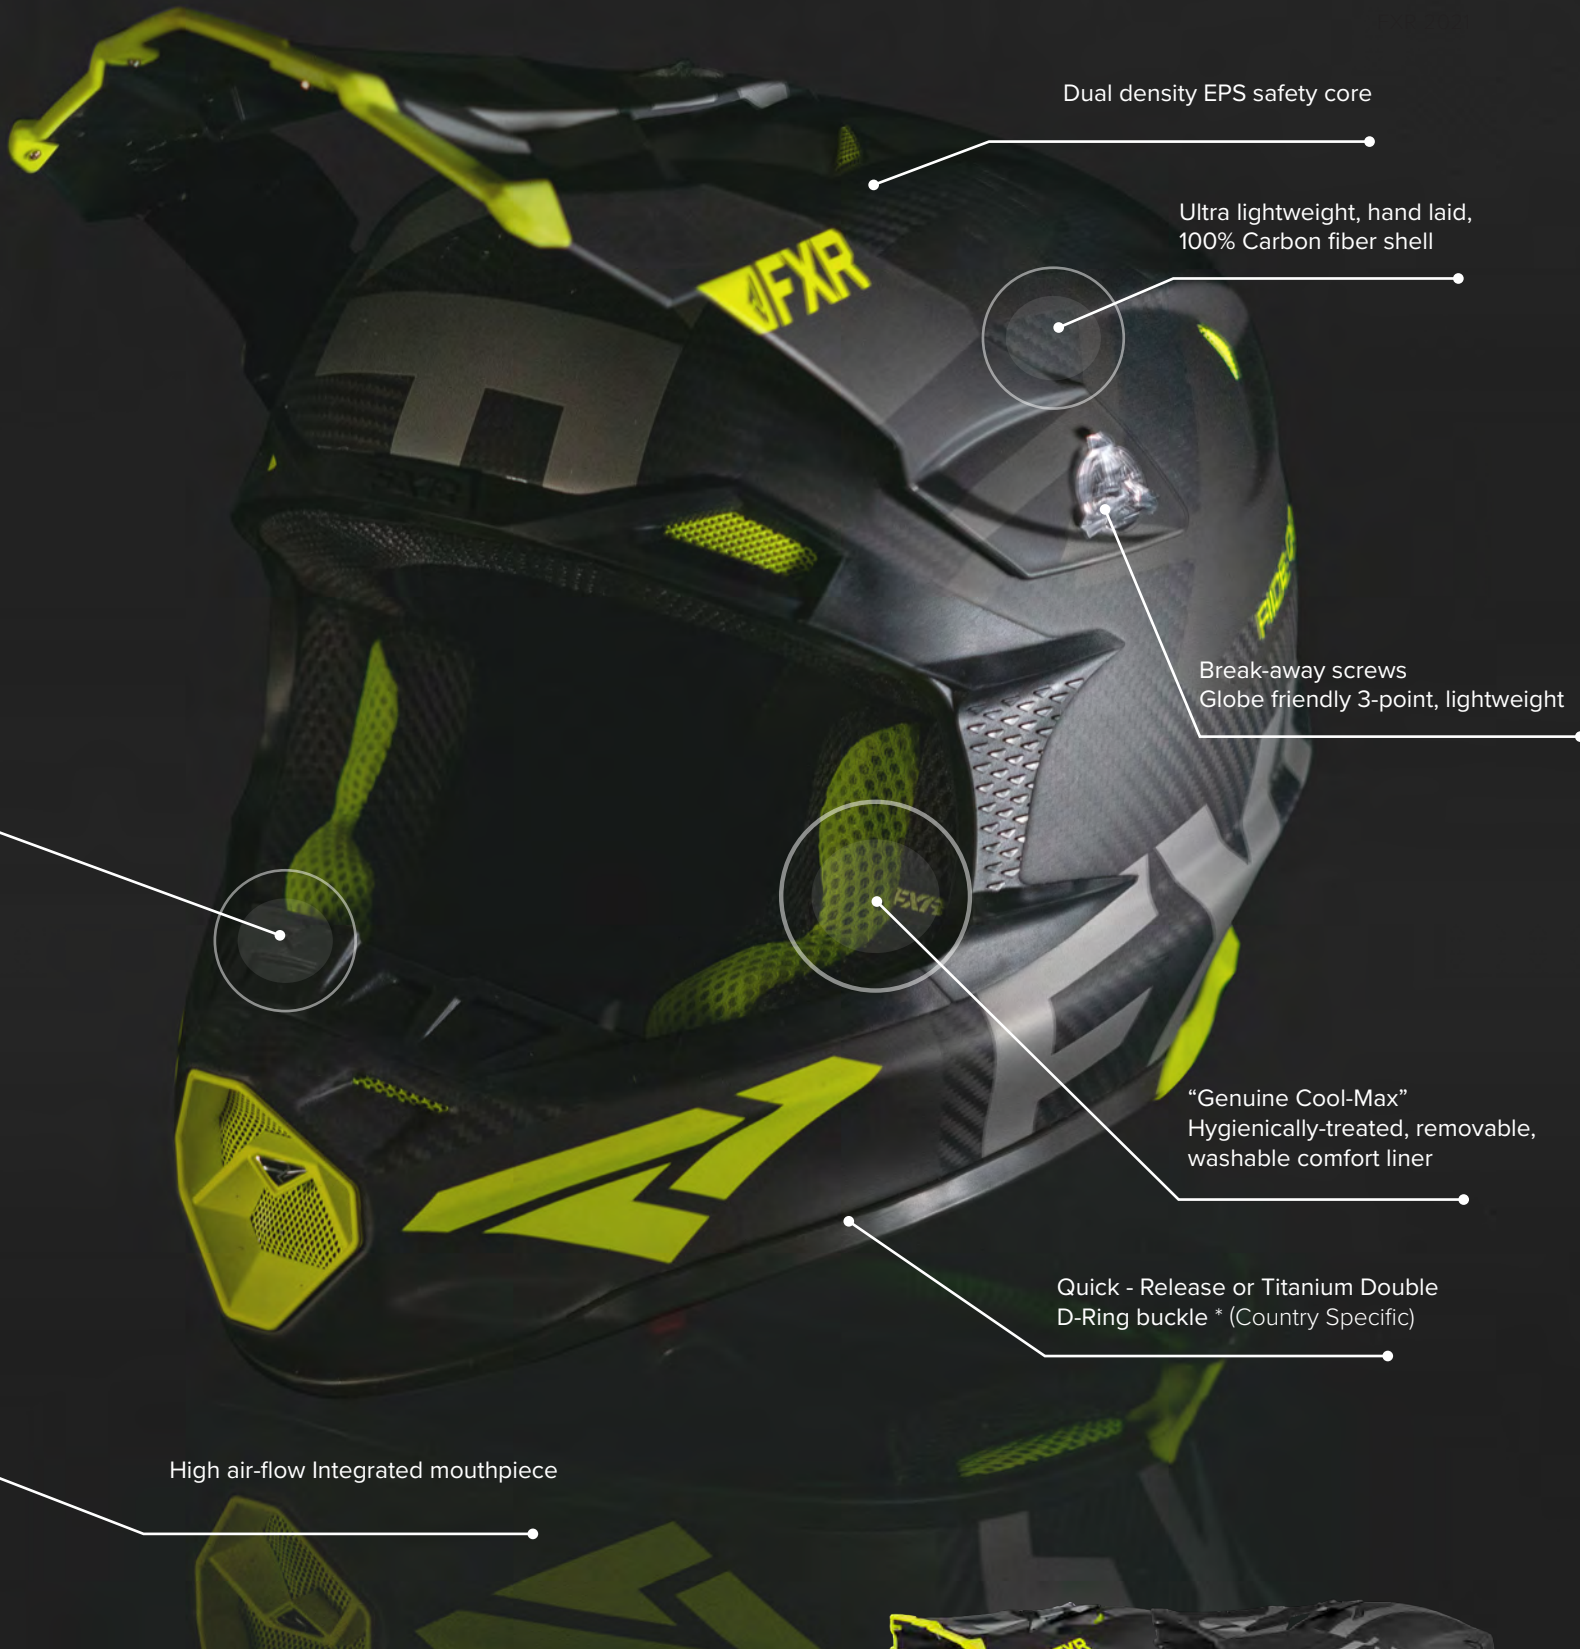

GLOVES

LIFESTYLE

LAYERWEAR &
ACCESSORIES

DOT ECE

3 shell sizes for optimum fit, comfort and safety up to 5XL (colourway specific)

Extended rubber nose frost & roost guard

Rear diffuser tuned to better transfers impact load to compatible neck braces

BLADE 2.0 CARBON

HELMETS

Dual density EPS safety core

Ultra lightweight, hand laid, 100% Carbon fiber shell

Break-away screws
Globe friendly 3-point, lightweight

"Genuine Cool-Max"
Hygienically-treated, removable,
washable comfort liner