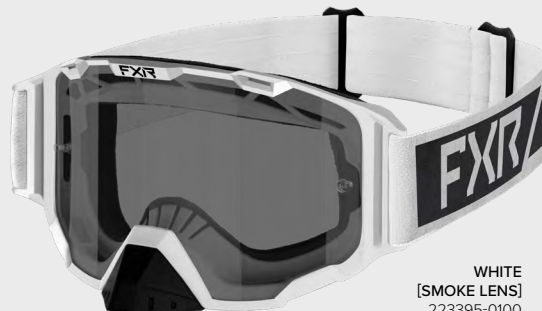

MAVERICK MX GOGGLE

🇨🇦 \$89.99 🇺🇸 \$74.99

- Impact-resistant, pre-curved polycarbonate lens
- Spare clear lens included
- Anti-scratch and UV lens tech on both lenses
- New large eyeport for maximum viewing area
- Integrated outrigger for positive fit and tension
- Moisture-wicking triple-density face fabric and foam
- Premium 45mm strap with triple silicone grips
- Removable nose piece
- Soft storage / cleaning pouch
- Roll-off system, tear-offs and extra lens options available