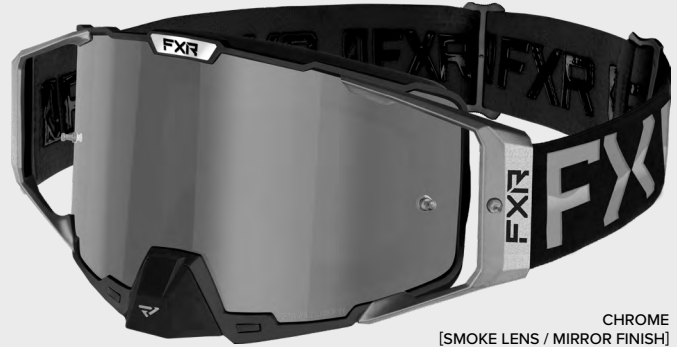

BLACK OPS
223389-1010

CHROME
[SMOKE LENS / MIRROR FINISH]
223390-0900

PILOT LE MX GOGGLE

🇨🇦 $119.99 🇺🇸 $94.99

- CLEARIDIUM™ Anti-fog oversized, impact resistant, pre-curved polycarbonate single lens
- Spare CLEARIDIUM™ Anti-Fog clear lens included
- Premium Anti-Scratch and UV lens coatings
- 3D contoured triple-density face foam
- Rigid outriggers and soft frame for perfect fit & tension
- Moisture-wicking face fabric
- Premium strap with FXR silicone grip
- Removable nose piece
- Low-profile seamless ladder locks and strap-ends
- Soft storage / cleaning pouch included
- Tear-offs, accessories, parts and extra lens options available