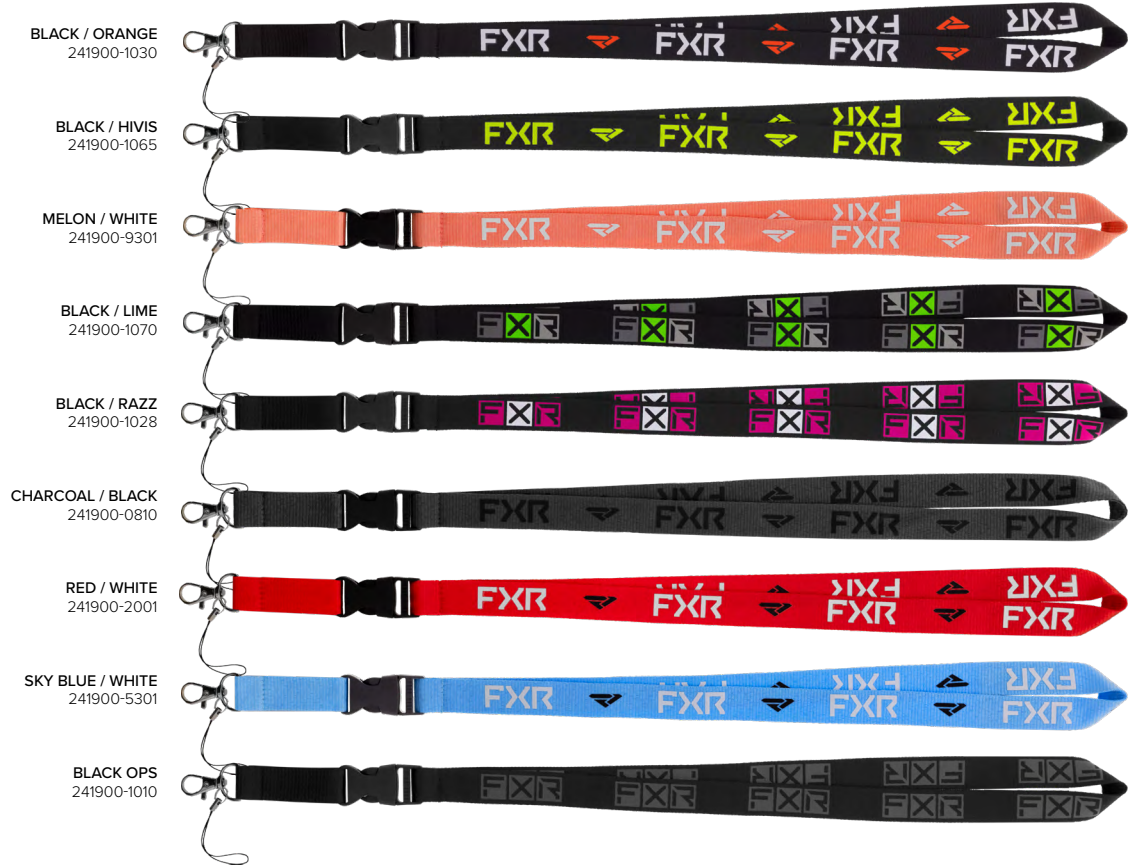

SIZES
05
00

BLACK
241618-1000

DOG COLLAR

🇨🇦 \$19.99 🇺🇸 \$15.99

- Durable 500D nylon exterior with DWR finish / nylon webbing interior
- Reflective print
- Size adjustable
- Heavy-duty plastic release buckle
- Metal D-ring for tag holding
- Small 12"-18" neck circumference; 0.75" width
- Large 18"-26" neck circumference; 1" width

SIZES
S L
07 13

BLACK / GREY
243600-1005

RAZZ / BLACK
243600-2810

DOG LEASH

🇨🇦 \$39.99 🇺🇸 \$26.99

- Durable 500D nylon exterior with DWR finish / nylon webbing interior
- Reflective stitching on webbing
- Heavy-duty metal claw clasps
- Metal D-ring for tag holding
- O/S 6' length; 1" width

SIZES
05
00

BLACK / GREY
243601-1005

FXR LANYARD

SIZES 05 \$9.99
00 \$7.99

FXR RACE DIV. LANYARDS

SIZES 05 \$9.99
00 \$7.99

FXR FISH LANYARDS

SIZES 05 \$9.99
00 \$7.99