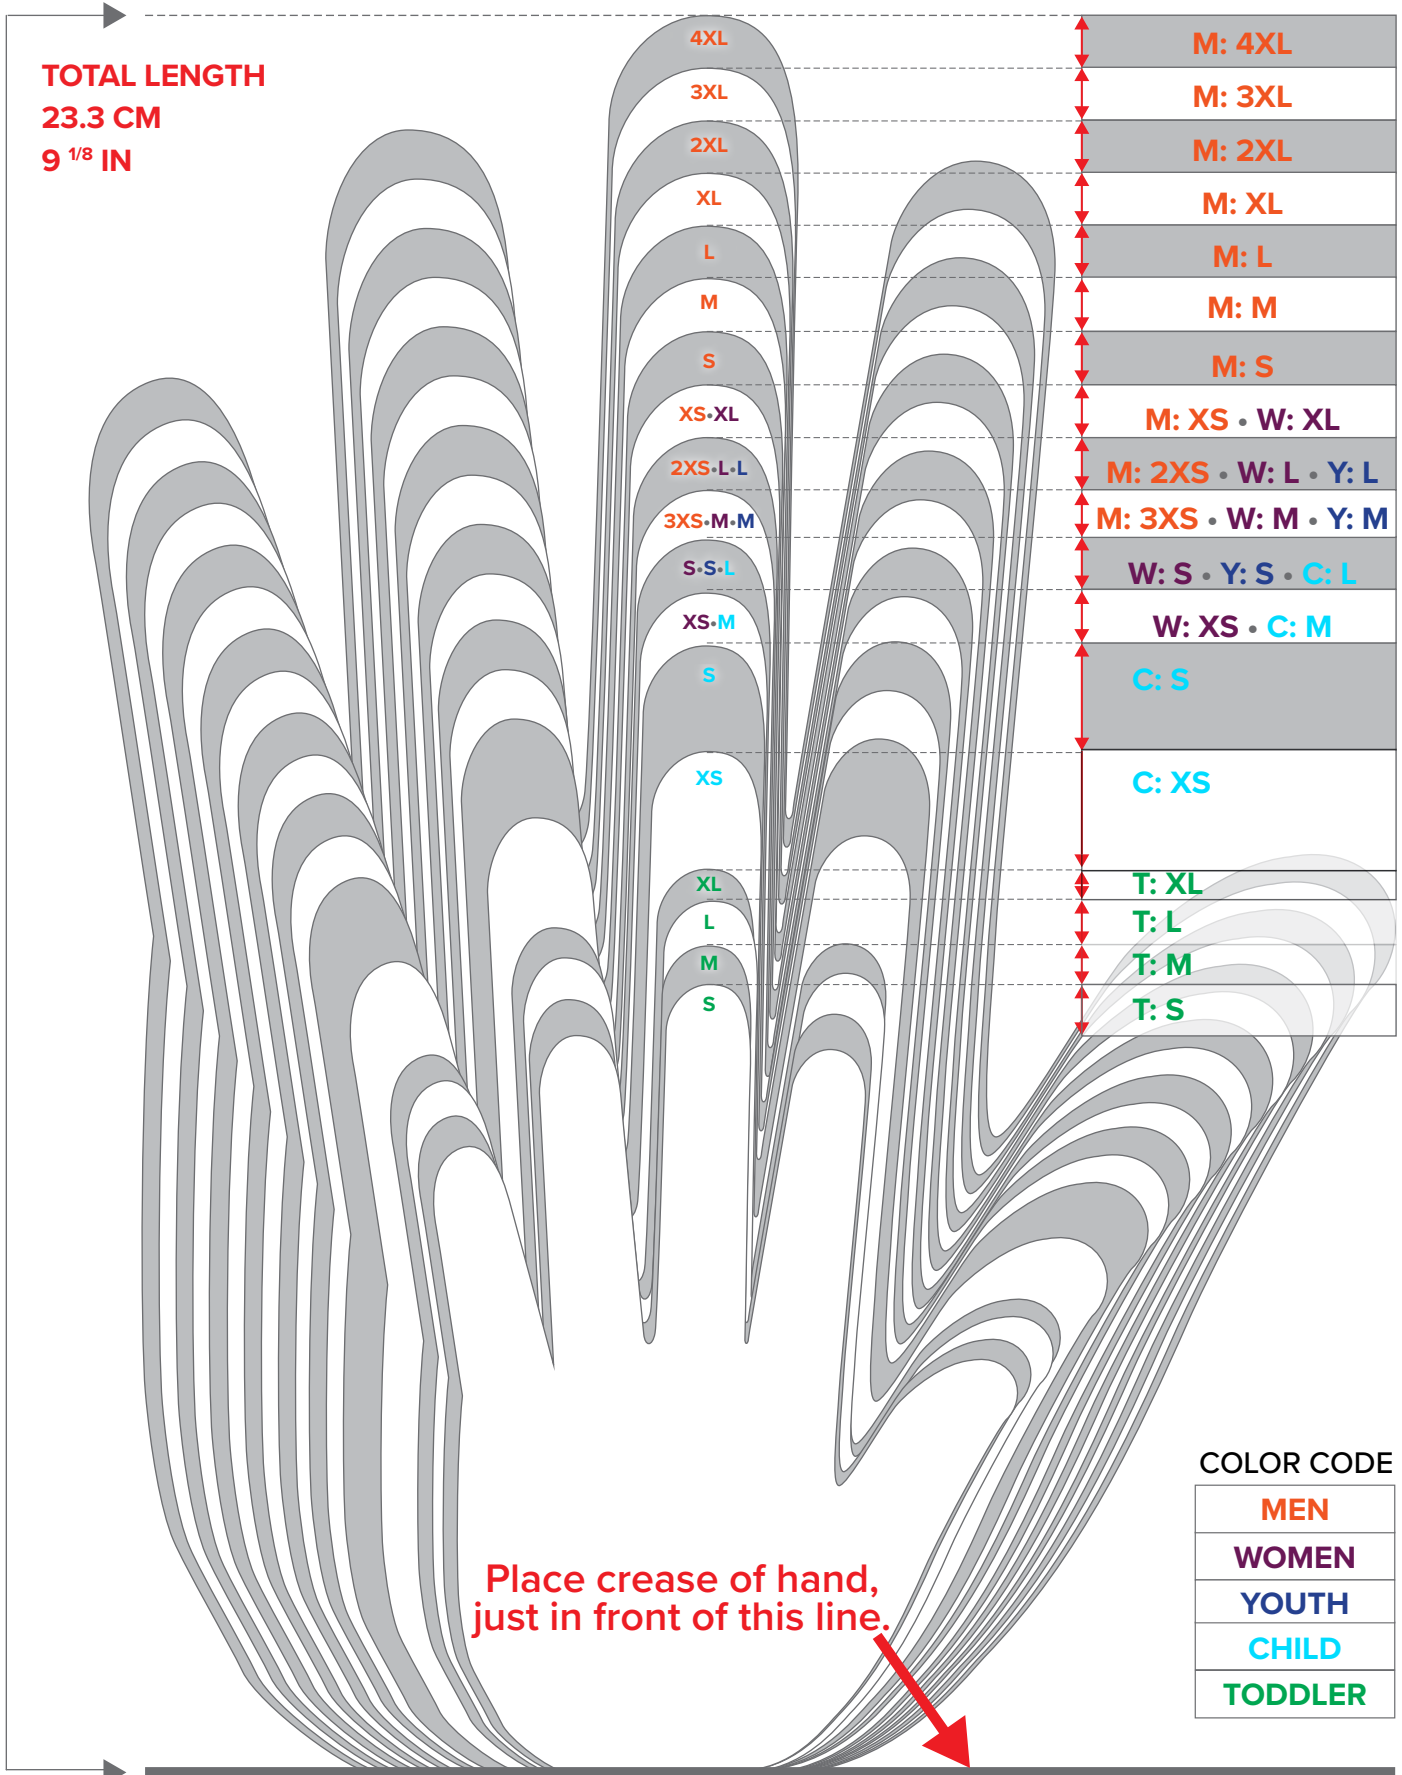

FULL THROTTLE FLIGHT TAG

 \$9.99
 \$7.99

SIZES	O/S
	00

BLACK / GLACIER
247331-1041

RED
247331-2000

Print page, measure the overall length to ensure the sizing is accurate.

DON'T KNOW YOUR SIZE?
**SCAN THE QR CODE TO VIEW
 OUR SIZE CHARTS ONLINE!**