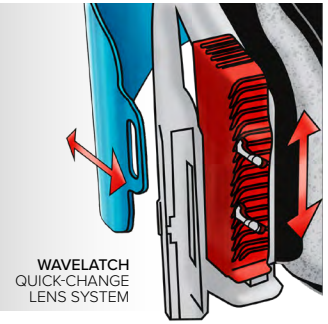

FACTORY RIDE

PREMIUM OPTICS

TRIGGER
226000-6510