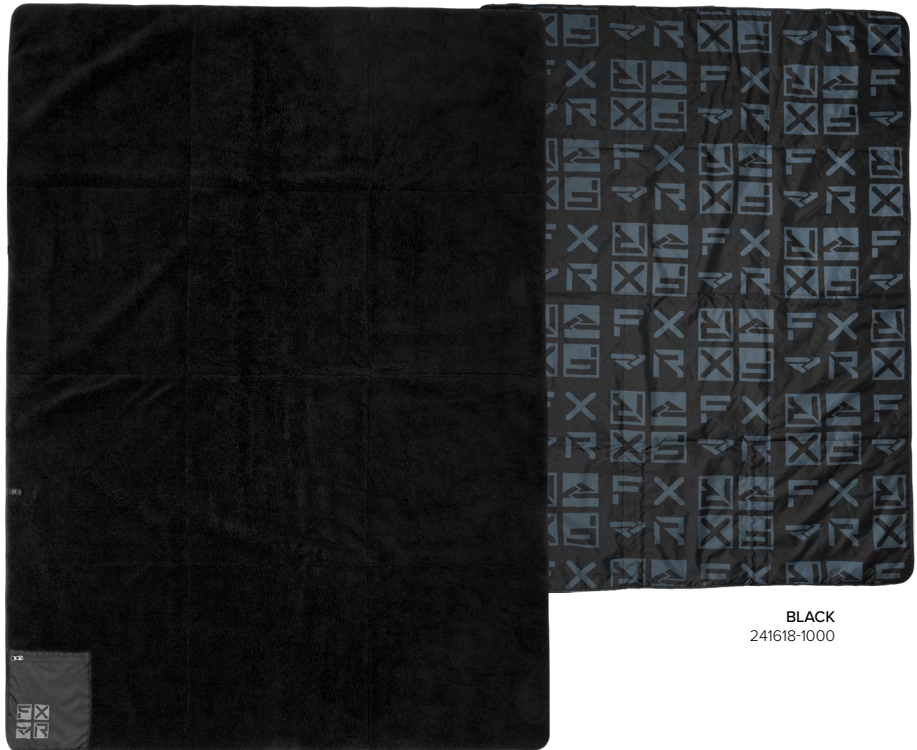

EXCURSION OUTDOOR BLANKET

🇨🇦 $124.99 🇺🇸 $99.99

THERMAL FLEX

- Durable water and wind resistant polyester oxford outer fabric
- Rugged sherpa lining
- Quilted with 60g Thermal Flex™ insulation
- Heavy-duty outer edge binding
- Converts to a cape with snapped loop closure
- Hidden elastic cords secure rolled blanket
- Finished size: 54" x 72"

SIZES
05
00

BLACK
241618-1000

DOG COLLAR

🇨🇦 $19.99 🇺🇸 $15.99

- Durable 500D nylon exterior with DWR finish / nylon webbing interior
- Reflective print
- Size adjustable
- Heavy-duty plastic release buckle
- Metal D-ring for tag holding
- Small 12"-18" neck circumference; 0.75" width
- Large 18"-26" neck circumference; 1" width

SIZES
S L
07 13